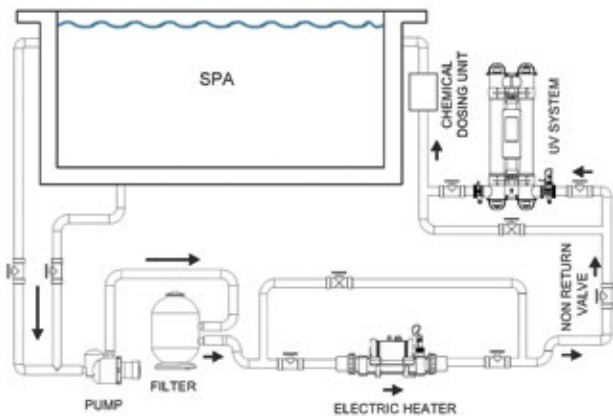

KOD CODE	GÜÇ POWER	FAZ PHASE	DEBİ İHTİYACI FLOW REQUIREMENTS		
			min.	max.	
16015123082	18 kW	Trifaz Threephase	12 m³/h	45 m³/h	3.150 €
16015123081	24 kW	Trifaz Threephase	12 m³/h	45 m³/h	3.220 €
16015123119	30 kW	Trifaz Threephase	12 m³/h	45 m³/h	3.250 €
16015123107	36 kW	Trifaz Threephase	12 m³/h	45 m³/h	3.900 €
16015123120	45 kW	Trifaz Threephase	12 m³/h	45 m³/h	4.100 €
16015123091	54 kW	Trifaz Threephase	12 m³/h	45 m³/h	4.200 €
16015123114	60 kW	Trifaz Threephase	12 m³/h	45 m³/h	4.500 €
16015123118	72 kW	Trifaz Threephase	12 m³/h	45 m³/h	5.350 €
16015123097	96 kW	Trifaz Threephase	12 m³/h	45 m³/h	6.800 €
16015123115	120 kW	Trifaz Threephase	12 m³/h	45 m³/h	8.350 €