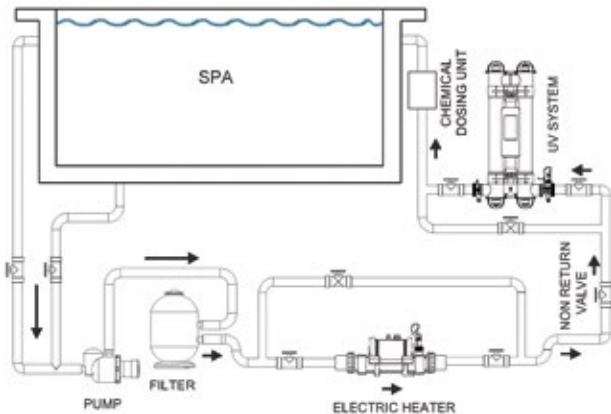

KOD CODE	GÜÇ POWER	FAZ PHASE	DEBİ İHTİYACI FLOW REQUIREMENTS		
			min.	max.	
16015123065	18 kW	Trifaz Threephase	7 m³/h	15 m³/h	2.600 €
16015123066	24 kW	Trifaz Threephase	7 m³/h	15 m³/h	2.650 €
16015123067	30 kW	Trifaz Threephase	7 m³/h	15 m³/h	2.710 €
16015123068	36 kW	Trifaz Threephase	7 m³/h	15 m³/h	3.300 €
16015123069	45 kW	Trifaz Threephase	7 m³/h	15 m³/h	3.350 €
16015123070	54 kW	Trifaz Threephase	7 m³/h	15 m³/h	3.450 €
16015123071	60 kW	Trifaz Threephase	7 m³/h	15 m³/h	3.650 €
16015123072	72 kW	Trifaz Threephase	7 m³/h	15 m³/h	4.550 €
16015123073	96 kW	Trifaz Threephase	7 m³/h	15 m³/h	5.950 €
16015123074	120 kW	Trifaz Threephase	7 m³/h	15 m³/h	7.150 €