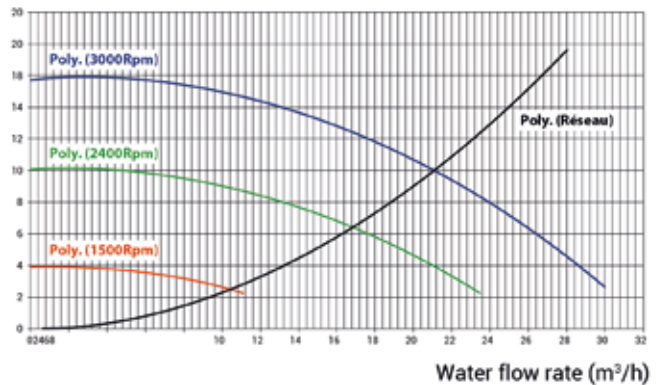

Water column pressure (m)