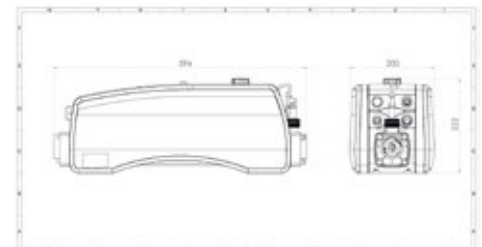

**OPTIMA COMPACT
NEWS**
Akıllı telefon uygulaması
(WiFi bağlantısı) ile
uzaktan kumanda özellięi

KOD CODE	GÜÇ POWER	FAZ PHASE	DEBİ İHTİYACI FLOW REQUIREMENTS		
			min.	max.	
16015123079	6 kW	Mono/Tri	1 m³/h	17 m³/h	1.480 €
16015123080	9 kW	Mono/Tri	4 m³/h	17 m³/h	1.510 €
16015123078	12 kW	Mono/Tri	4 m³/h	17 m³/h	1.535 €
16015123077	15 kW	Trifaz Threephase	4 m³/h	17 m³/h	1.560 €
16015123076	18 kW	Trifaz Threephase	4 m³/h	17 m³/h	1.640 €
16015123075	24 kW	Trifaz Threephase	4 m³/h	17 m³/h	1.690 €