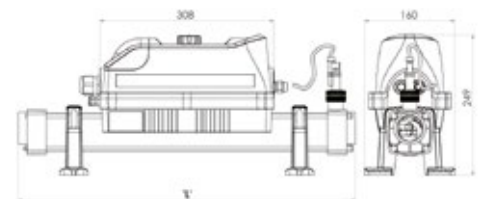

KOD CODE	GÜÇ POWER	FAZ PHASE	DEBİ İHTİYACI FLOW REQUIREMENTS		
			min.	max.	
16015123117	6 kW	Mono/Tri	1 m³/h	17 m³/h	960 €
16015123124	9 kW	Mono/Tri	4 m³/h	17 m³/h	970 €
16015123123	12 kW	Mono/Tri	4 m³/h	17 m³/h	980 €
16015123113	15 kW	Trifaz Threephase	4 m³/h	17 m³/h	995 €
16015123122	18 kW	Trifaz Threephase	4 m³/h	17 m³/h	1.105 €
16015123121	24 kW	Trifaz Threephase	4 m³/h	17 m³/h	1.150 €