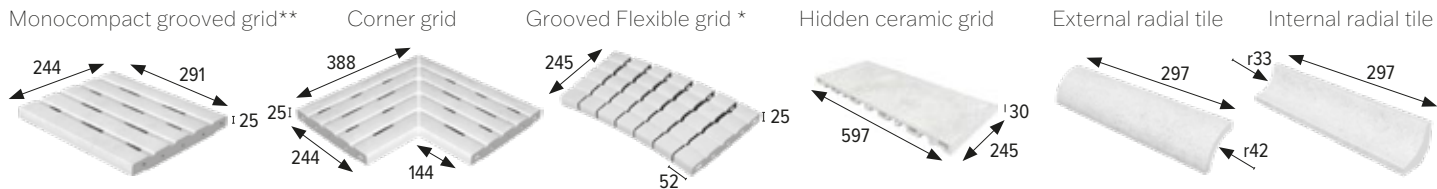

* Available on demand.

** Install the grids with the holes always parallel to the pool vessel to get a greater resistance, with a channel 250 mm wide.

ÖZEL PARÇALAR SPECIAL PIECES

	Rejilla monoc. ranurada Monoc. grooved grid 291x244x25 mm PZ603	Esquina rejilla Corner grid 388x244x25 x144 mm PZ724	Rejilla flexible ranurada * Grooved Flexible grid 245x52x25 mm PZ750	Rejilla cerámica oculta Hidden ceramic grid 597x245x30 mm PZ730	Cantonera External radial tile 297x42 mm PZ382	Rinconera Internal radial tile 297x42 mm PZ382
	Urban Blanco Kaymaz Anti slip					
	Urban Gris Kaymaz Anti slip					
	Urban Beige Kaymaz Anti slip					
	Urban Grafito Kaymaz Anti slip					
	Tibet Blanco Kaymaz Anti slip					
	Tibet Gris Kaymaz Anti slip					
	Tibet Beige Kaymaz Anti slip					
	Ordesa Beige Kaymaz Anti slip					
	Ordesa Natural Kaymaz Anti slip					
	Ordesa Marrón Kaymaz Anti slip					
	Petra Ocre Kaymaz Anti slip					
	Petra Beige Kaymaz Anti slip					
	Petra Gris Kaymaz Anti slip					
	Ocean Blue Bal Kaymaz Anti slip					
	Ocean Coral Bay Kaymaz Anti slip					
	Ocean Green River Kaymaz Anti slip					
	Ocean Pearl Kaymaz Anti slip					
	Nador Mix Kaymaz Anti slip