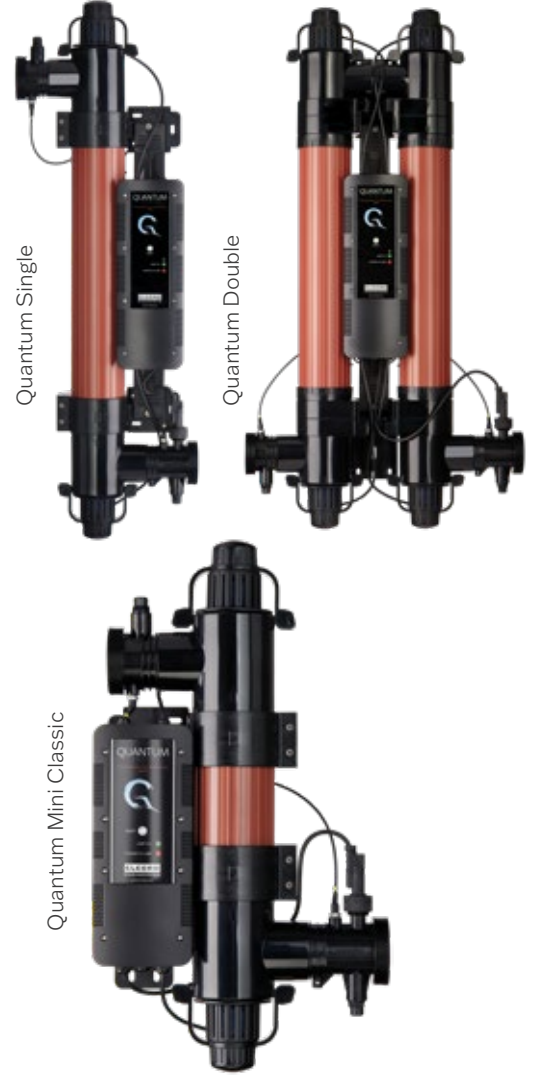

14.000 Saat Hücre
14.000 Hour
Warranty Cell

MAX
3,0 BAR

1. Uv sistemi ile kombine edilmiş fotokatalitik ve hidroksil radikal teknolojsi en nükemmel kalitede su elde edilmesini sağlar
   - Kirletici maddeleri yok eder, suyun taze ve temiz görünmesini sağlar
   - Havuzdaki kimyasallara olan ihtiyacı azaltır
   - Güçlü sterilizasyon sağlar ve klor kokusunu ortadan kaldırır
   - Ortalama lamba ömrü: 2 yıl
   - Akıllı lamba ömrü göstergesi ile donatılmıştır
   - Tuzlu su ve deniz suyunda kullanıma uygundur
2. Photocatalytic and hydroxyl radical technology combined with UV system ensures the highest quality water
   - It destroys pollutants and makes the water look fresh and clean
   - Reduces the need for chemicals in the pool
   - Strong sterilization eliminates the smell of chlorine
   - Average lamp life expectancy: 2 years
   - Equipped with intelligent lamp life indicator
   - Suitable for use in salt water and sea water

KOD CODE	WATT WATT	HAVUZ HACMİ POOL VOLUME	TÜP TUBE	MAX DEBİ m³/h MAX FLOW m³/h	
15520123028	30	35 m³	Mini Classic	10	1.350 €
15520123016	55	65 m³	Tek Single	14	1.575 €
15520123015	110	130 m³	Çift Double	28	2.715 €

FOTOKATALİTİK OKSİDASYON
PHOTOCATALYTIC OXIDATION

Fotoğraf-katalizör Titanyum Dioksit
Photo-catalyst Titanium Dioxide

Ultraviyole Işınlari
Ultra Violet Light

Kirleticilere Saldırı
Attacking Harmful Pollutants

Oksitleyici Hidroksil Radikalleri Oluşumu
Oxidizing Hydroxyl Radicals Formed

Zararsız H₂O & Co₂ Açığa Çıkması
By product Harmless H₂O & Co₂

Hücrelerin Yok Edilmesi
Destruction of cells