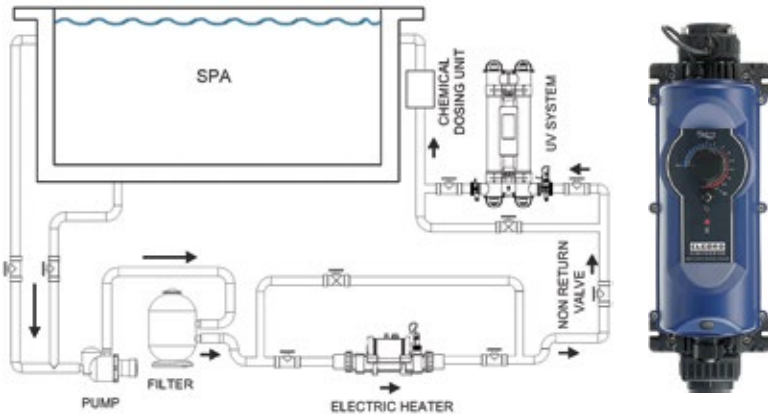

KOD CODE	GÜÇ POWER	FAZ PHASE	DEBİ İHTİYACI FLOW REQUIREMENTS		
			min.	max.	
16015123090	6 kW	Mono Mono	1 m₃/h	17 m₃/h	590 €
16015123088	6 kW	Trifaz Threephase	4 m₃/h	17 m₃/h	670 €
16015123127	9 kW	Trifaz Threephase	4 m₃/h	17 m₃/h	690 €
16015123126	12 kW	Trifaz Threephase	4 m₃/h	17 m₃/h	710 €
16015123104	15 kW	Trifaz Threephase	4 m₃/h	17 m₃/h	730 €
16015123125	18 kW	Trifaz Threephase	4 m₃/h	17 m₃/h	750 €
16015123129	24 kW	Trifaz Threephase	4 m₃/h	17 m₃/h	770 €