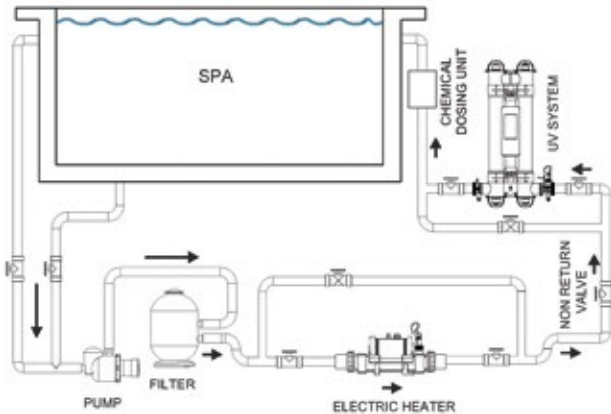

**OPTIMA COMPACT
NEWS**
Akıllı telefon uygulaması
(WiFi bağlantısı) ile
uzaktan kumanda özellięi

KOD CODE	GÜÇ POWER	FAZ PHASE	DEBİ İHTİYACI FLOW REQUIREMENTS		
			min.	max.	
16015123079	6 kW	Mono/Tri	1 m³/h	17 m³/h	1.480 €
16015123080	9 kW	Mono/Tri	4 m³/h	17 m³/h	1.510 €
16015123078	12 kW	Mono/Tri	4 m³/h	17 m³/h	1.535 €
16015123077	15 kW	Trifaz Threephase	4 m³/h	17 m³/h	1.560 €
16015123076	18 kW	Trifaz Threephase	4 m³/h	17 m³/h	1.640 €
16015123075	24 kW	Trifaz Threephase	4 m³/h	17 m³/h	1.690 €