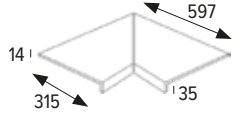

Mitered straight stair tread on demand

*Available on demand.

Urban, Tibet, Marble, Cronos, Ordesa, Petra, Rodeno