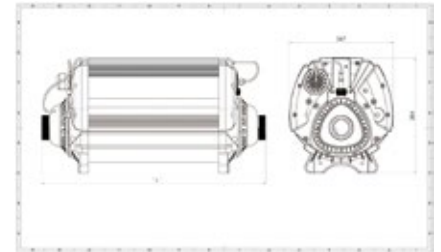

KOD CODE	GÜÇ POWER	FAZ PHASE	DEBİ İHTİYACI FLOW REQUIREMENTS		
			min.	max.	
16015123065	18 kW	Trifaz Threephase	7 m³/h	15 m³/h	2.600 €
16015123066	24 kW	Trifaz Threephase	7 m³/h	15 m³/h	2.650 €
16015123067	30 kW	Trifaz Threephase	7 m³/h	15 m³/h	2.710 €
16015123068	36 kW	Trifaz Threephase	7 m³/h	15 m³/h	3.300 €
16015123069	45 kW	Trifaz Threephase	7 m³/h	15 m³/h	3.350 €
16015123070	54 kW	Trifaz Threephase	7 m³/h	15 m³/h	3.450 €
16015123071	60 kW	Trifaz Threephase	7 m³/h	15 m³/h	3.650 €
16015123072	72 kW	Trifaz Threephase	7 m³/h	15 m³/h	4.550 €
16015123073	96 kW	Trifaz Threephase	7 m³/h	15 m³/h	5.950 €
16015123074	120 kW	Trifaz Threephase	7 m³/h	15 m³/h	7.150 €