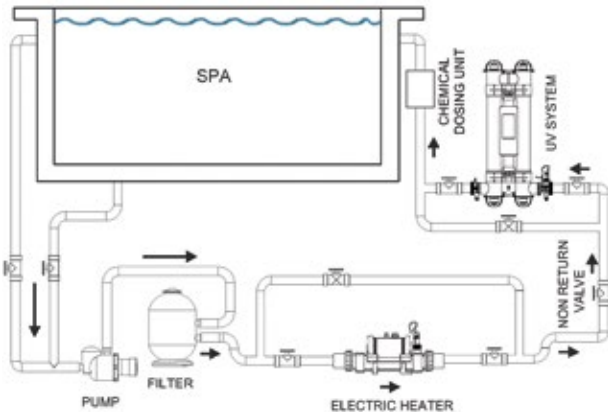

KOD CODE	GÜÇ POWER	FAZ PHASE	DEBİ İHTİYACI FLOW REQUIREMENTS		
			min.	max.	
16015123117	6 kW	Mono/Tri	1 m³/h	17 m³/h	960 €
16015123124	9 kW	Mono/Tri	4 m³/h	17 m³/h	970 €
16015123123	12 kW	Mono/Tri	4 m³/h	17 m³/h	980 €
16015123113	15 kW	Trifaz Threephase	4 m³/h	17 m³/h	995 €
16015123122	18 kW	Trifaz Threephase	4 m³/h	17 m³/h	1.105 €
16015123121	24 kW	Trifaz Threephase	4 m³/h	17 m³/h	1.150 €