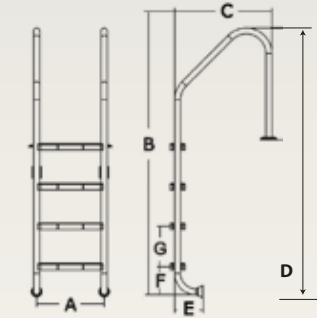

Model	A mm	B mm	C mm	D mm	E mm	F mm	G mm
ST 2	502	1330	650	640	180	200	250
ST 3	502	1580	650	640	180	200	250
ST 4	502	1830	650	640	180	200	250
ST 5	502	2080	650	640	180	200	250

KOD	MODEL	BASAMAK SAYISI	AISI	
CODE	MODEL	STEP NUMBER	AISI	
13015313037	Muro	2	304	124 €
13015313038	Muro	3	304	141 €
13015313039	Muro	4	304	160 €
13015313040	Muro	5	304	180 €
13015123041	Mixta	2	304	132 €
13015123042	Mixta	3	304	150 €
13015123043	Mixta	4	304	166 €
13015123044	Mixta	5	304	185 €
13015313045	Standart	2	304	132 €
13015313046	Standart	3	304	149 €
13015313047	Standart	4	304	180 €
13015313048	Standart	5	304	195 €