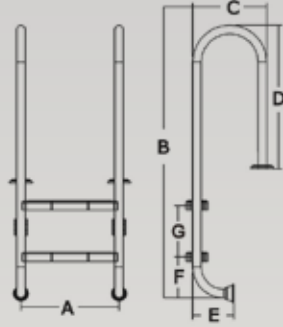

Model	A mm	B mm	C mm	D mm	E mm	F mm	G mm
MU-215	502	1330	365	640	180	200	250
MU-315	502	1580	365	640	180	200	250
MU-415	502	1830	365	640	180	200	250
MU-515	502	2080	365	640	180	200	250

Muro