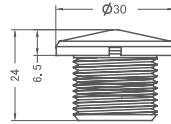

KOD CODE	MODEL MODEL	FİYAT PRICE
43016123007	WF 2209	2.00 €