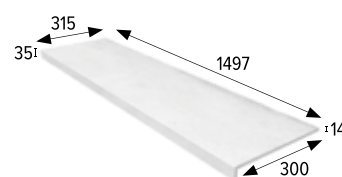

Straight stair-tread 60

Straight stair-tread 120

Straight stair-tread 150

Mitered straight stair tread on demand

*Available on demand.

Urban, Tibet, Marble, Cronos, Ordesa, Petra, Rodeno

Straight stair-tread 180