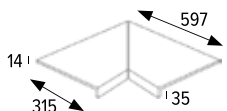

Straight stair-tread 60

Straight stair-tread 120

Straight stair-tread 150

Mitered straight stair tread on demand

*Available on demand.

Urban, Tibet, Marble, Cronos, Ordesa, Petra, Rodeno

Straight stair-tread 180