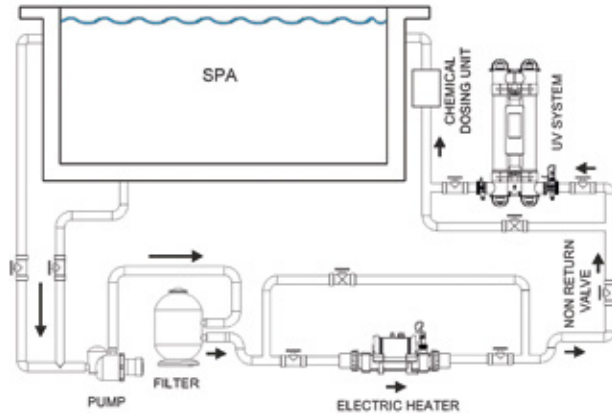

KOD CODE	GÜÇ POWER	FAZ PHASE	DEBİ İHTİYACI FLOW REQUIREMENTS		FİYAT PRICE
			Min.	Max.	
16015123079	6 kW	Mono/Tri	1 m³/h	17 m³/h	--
16015123080	9 kW	Mono/Tri	4 m³/h	17 m³/h	--
16015123078	12 kW	Mono/Tri	4 m³/h	17 m³/h	--
16015123077	15 kW	Trifaz Threephase	4 m³/h	17 m³/h	--
16015123076	18 kW	Trifaz Threephase	4 m³/h	17 m³/h	--
16015123075	24 kW	Trifaz Threephase	4 m³/h	17 m³/h	--