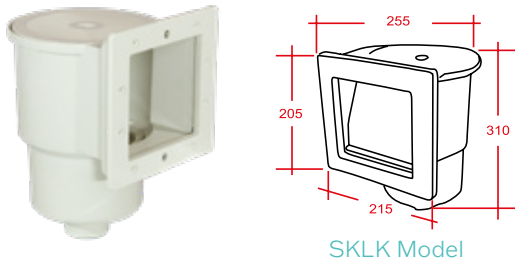

SKIMMER
SKIMMERS

LİNER VE BETON HAVUZLAR İÇİN
FOR LINER & CONCRETE POOLS
ECO

- » ABS'den mamül, UV dayanıklı, güneşten etkilenmez
- » Flanş ve contalar ürün içerisinde
- » Kolay uygulanabilir
- » Daha keskin kıvrımlara ve bentlere sahip serbest havuzlar için idealdir
- » Ayrıca derinliği daha az ancak yüzey alanı daha fazla olan havuzlar içindir

- » UV resistant, unaffected by the sun
- » Produced from ABS plastic injection
- » Easy installation
- » Ideal for free pools with more acute bends and curves
- » Also for pools that have less depth but more surface area

KOD CODE	MODEL MODEL	BAĞLANTI MM CONNECTION MM	ŞEKİL TYPE	FİYAT PRICE
12515123020	Beton Concrete	50 / 63	Standart	-
12515123021	Liner Liner	50 / 63	Standart	-

SKLK Model

LİNER VE BETON HAVUZLAR İÇİN
FOR LINER & CONCRETE POOLS

- » UV dayanıklıdır, güneşten etkilenmez
- » Flanş ve contalar ürün içerisinde
- » Panel havuzlar için kolay uygulanabilir

- » UV resistant, unaffected by the sun
- » Produced from ABS plastic injection
- » Easy installation for panel pools

KOD CODE	MODEL MODEL	BAĞLANTI MM CONNECTION MM	ŞEKİL TYPE	FİYAT PRICE
12515123009	SKLK	50	Standart	69 €
12515123010	SKLG	50	Geniş Wide	70 €
19812123007	-	50	Uzatma Parçası Extension Part	13 €