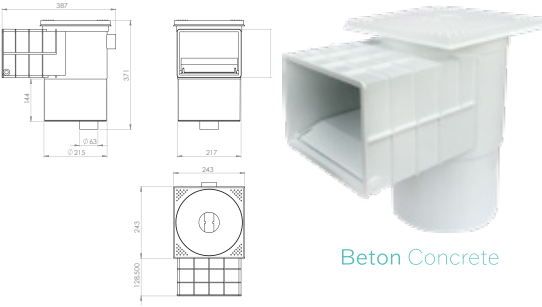

KOD CODE	MODEL MODEL	BAĞLANTI ø mm CONNECTION ø mm	FİYAT PRICE
16518223003	2,5'	50 / 63	23 €

HAVUZ İÇİ & ELEKTRİK EKİPMANLARI WHITE & LIGHTING EQUIPMENT

SKIMMER
SKIMMERS

Liner Liner

Beton Concrete

LİNER VE BETON HAVUZLAR İÇİN
FOR LINER & CONCRETE POOLS
ECO