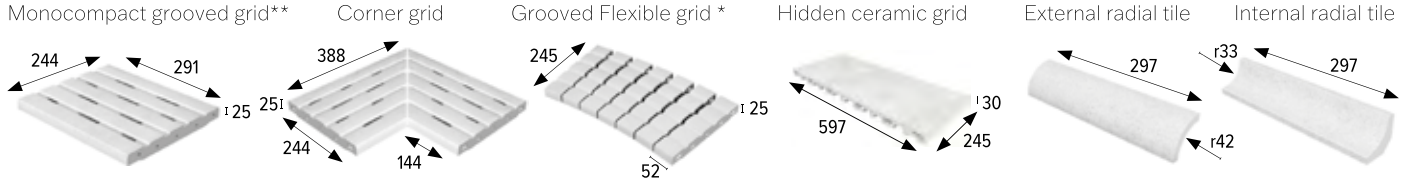

* Available on demand.

** Install the grids with the holes always parallel to the pool vessel to get a greater resistance, with a channel 250 mm wide.

ÖZEL PARÇALAR SPECIAL PIECES

	Rejilla monoc. ranurada Monoc. grooved grid 291x244x25 mm PZ603	Esquina rejilla Corner grid 388x244x25 x144 mm PZ724	Rejilla flexible ranurada * Grooved Flexible grid 245x52x25 mm PZ750	Rejilla cerámica oculta Hidden ceramic grid 597x245x30 mm PZ730	Cantonera External radial tile 297x42 mm PZ382	Rinconera Internal radial tile 297x42 mm PZ382
	Urban Blanco Kaymaz Anti slip Cod.905056	Cod.905052	Cod.905048	Cod.970589	Cod.904345	Cod.904341
	Urban Gris Kaymaz Anti slip Cod.904909	Cod.905053	Cod.905049	Cod.970644	Cod.904346	Cod.904342
	Urban Beige Kaymaz Anti slip Cod.905058	Cod.905054	Cod.905050	Cod.970645	Cod.904347	Cod.904343
	Urban Grafito Kaymaz Anti slip Cod.905059	Cod.905055	Cod.905051	Cod.970725	Cod.904790	Cod.904789
	Tibet Blanco Kaymaz Anti slip Cod.904995	Cod.904999	Cod.905003	Cod.970642	Cod.905015	Cod.905011
	Tibet Gris Kaymaz Anti slip Cod.904996	Cod.905000	Cod.905004	Cod.970643	Cod.905016	Cod.905012
	Tibet Beige Kaymaz Anti slip Cod.904997	Cod.905001	Cod.905005	Cod.970726	Cod.905017	Cod.905013
	Ordesa Beige Kaymaz Anti slip Cod.905038	Cod.905040	Cod.905035	Cod.970728	Cod.904675	Cod.904678
	Ordesa Natural Kaymaz Anti slip Cod.905526	Cod.905527	Cod.905528	Cod.970591	Cod.905531	Cod.905532
	Ordesa Marrón Kaymaz Anti slip Cod.905037	Cod.905041	Cod.905036	Cod.970729	Cod.904676	Cod.904679
	Petra Ocre Kaymaz Anti slip Cod.905961	Cod.905962	Cod.905963	Cod.970730	Cod.905966	Cod.905967
	Petra Beige Kaymaz Anti slip Cod.905975	Cod.905976	Cod.905977	Cod.970590	Cod.905980	Cod.905981
	Petra Gris Kaymaz Anti slip Cod.905989	Cod.905990	Cod.905991	Cod.970646	Cod.905994	Cod.905995
	Ocean Blue Bál Kaymaz Anti slip				Cod.905567	Cod.905568
	Ocean Coral Bay Kaymaz Anti slip				Cod.905170	Cod.905167
	Ocean Green River Kaymaz Anti slip				Cod.905168	Cod.905165
	Ocean Pearl Kaymaz Anti slip				Cod.905266	Cod.905265
	Nador Mix Kaymaz Anti slip				Cod.906243	Cod.906244