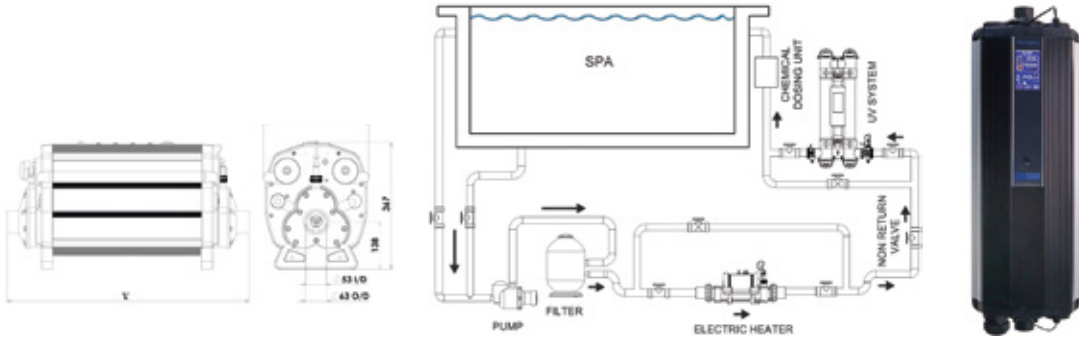

KOD CODE	GÜÇ POWER	FAZ PHASE	DEBİ İHTİYACI FLOW REQUIREMENTS		FİYAT PRICE
			Min.	Max.	
16015123082	18 kW	Trifaz Threephase	12 m³/h	45 m³/h	3.500 €
16015123081	24 kW	Trifaz Threephase	12 m³/h	45 m³/h	3.550 €
16015123119	30 kW	Trifaz Threephase	12 m³/h	45 m³/h	3.610 €
16015123107	36 kW	Trifaz Threephase	12 m³/h	45 m³/h	4.350 €
16015123120	45 kW	Trifaz Threephase	12 m³/h	45 m³/h	4.500 €
16015123091	54 kW	Trifaz Threephase	12 m³/h	45 m³/h	4.650 €
16015123114	60 kW	Trifaz Threephase	12 m³/h	45 m³/h	4.850 €
16015123118	72 kW	Trifaz Threephase	12 m³/h	45 m³/h	5.900 €
16015123097	96 kW	Trifaz Threephase	12 m³/h	45 m³/h	7.550 €
16015123115	120 kW	Trifaz Threephase	12 m³/h	45 m³/h	9.330 €