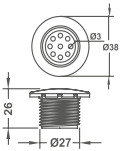

KOD CODE	MODEL MODEL	FİYAT PRICE
43016123002	WF 2211 B	4.00 €