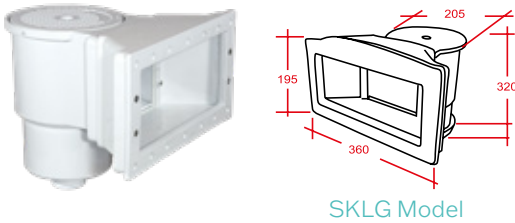

SKIMMER
SKIMMERS

LİNER VE BETON HAVUZLAR İÇİN
FOR LINER & CONCRETE POOLS
ECO

- » ABS'den mamül, UV dayanıklı, güneşten etkilenmez
- » Flanş ve contalar ürün içerisinde
- » Kolay uygulanabilir
- » Daha keskin kıvrımlara ve bentlere sahip serbest havuzlar için idealdir
- » Ayrıca derinliği daha az ancak yüzey alanı daha fazla olan havuzlar içindir

- » UV resistant, unaffected by the sun
- » Produced from ABS plastic injection
- » Easy installation
- » Ideal for free pools with more acute bends and curves
- » Also for pools that have less depth but more surface area

KOD CODE	MODEL MODEL	BAĞLANTI MM CONNECTION MM	ŞEKİL TYPE	FİYAT PRICE
12515123020	Beton Concrete	50 / 63	Standart	-
12515123021	Liner Liner	50 / 63	Standart	-

LİNER VE BETON HAVUZLAR İÇİN
FOR LINER & CONCRETE POOLS

- » UV dayanıklıdır, güneşten etkilenmez
- » Flanş ve contalar ürün içerisinde
- » Panel havuzlar için kolay uygulanabilir

- » UV resistant, unaffected by the sun
- » Produced from ABS plastic injection
- » Easy installation for panel pools

KOD CODE	MODEL MODEL	BAĞLANTI MM CONNECTION MM	ŞEKİL TYPE	FİYAT PRICE
12515123009	SKLK	50	Standart	69 €
12515123010	SKLG	50	Geniş Wide	70 €
19812123007	-	50	Uzatma Parçası Extension Part	13 €