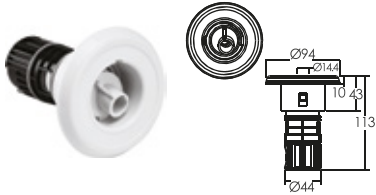

DÖNER TİP JET

ROTARY TYPE JET

KOD CODE	MODEL MODEL	FİYAT PRICE
43015123008	WF 0048	11 €