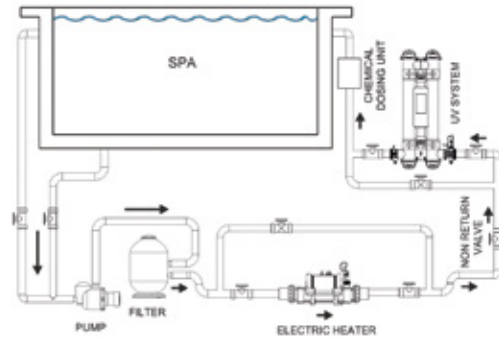

KOD CODE	GÜÇ POWER	FAZ PHASE	DEBİ İHTİYACI FLOW REQUIREMENTS		FİYAT PRICE
			Min.	Max.	
16015123065	18 kW	Trifaz Threephase	7 m³/h	15 m³/h	2.870 €
16015123066	24 kW	Trifaz Threephase	7 m³/h	15 m³/h	2.930 €
16015123067	30 kW	Trifaz Threephase	7 m³/h	15 m³/h	3.000 €
16015123068	36 kW	Trifaz Threephase	7 m³/h	15 m³/h	3.650 €
16015123069	45 kW	Trifaz Threephase	7 m³/h	15 m³/h	3.680 €
16015123070	54 kW	Trifaz Threephase	7 m³/h	15 m³/h	3.840 €
16015123071	60 kW	Trifaz Threephase	7 m³/h	15 m³/h	4.025 €
16015123072	72 kW	Trifaz Threephase	7 m³/h	15 m³/h	4.990 €
16015123073	96 kW	Trifaz Threephase	7 m³/h	15 m³/h	6.500 €
16015123074	120 kW	Trifaz Threephase	7 m³/h	15 m³/h	7.800 €